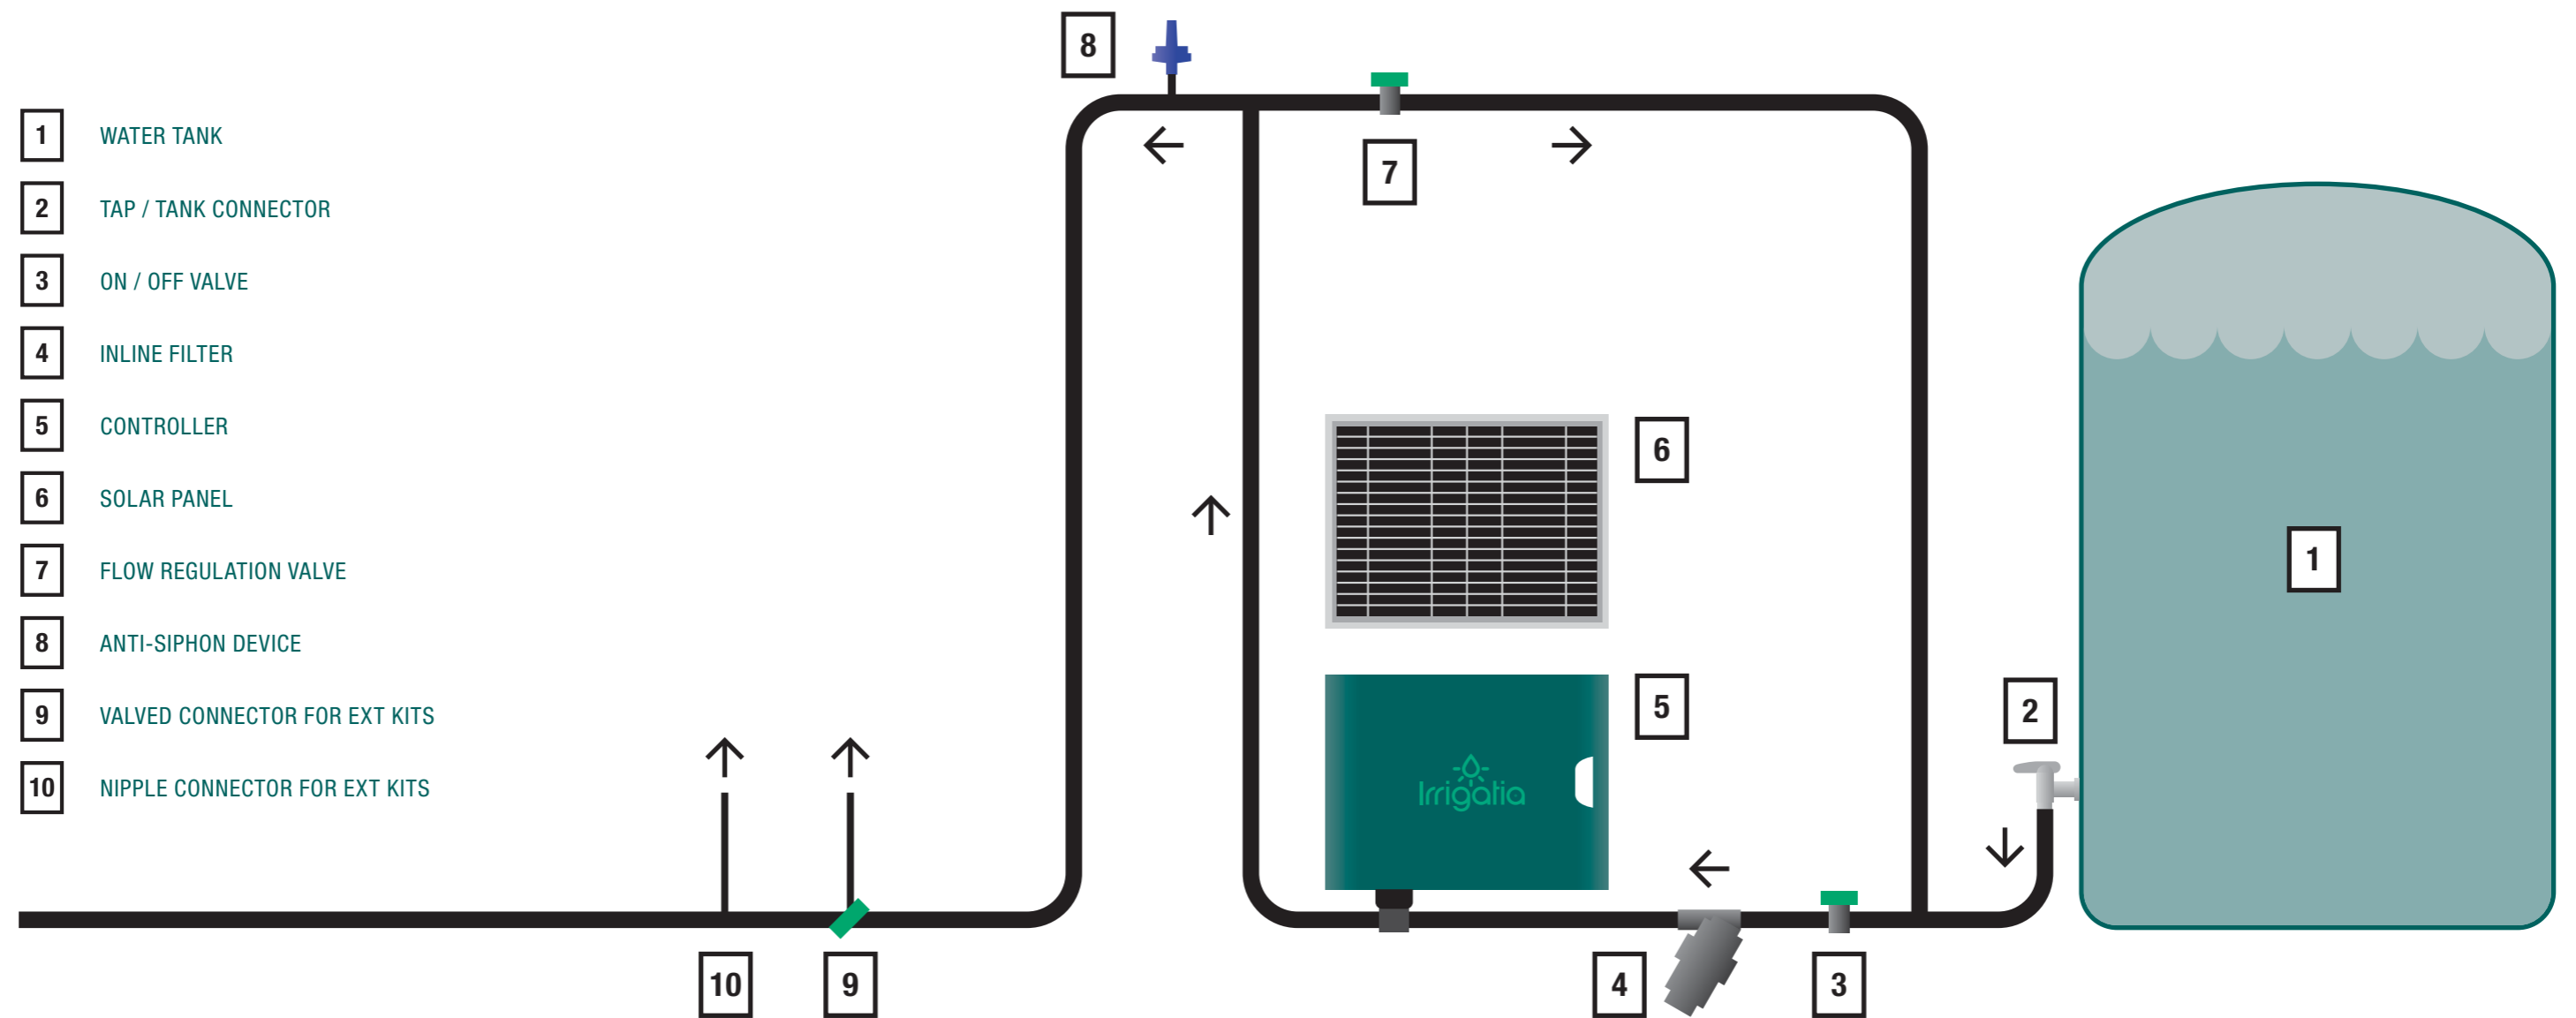

Set-up for Standard Pump / Side Entry Water Tank

Set-up for Standard Pump / Top Entry Water Tank